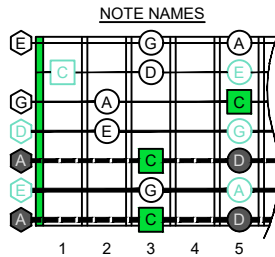

C
pentatonic major scale
BAGED
octaves
box shapes
1-3-1-3-1-3
sweep patterns
7-string guitar
Drop A : AEADGBE

www.cagedoctaves.com

Zon Brookes

BAGED octaves (7-string guitar : Drop A - AEADGBE) C pentatonic major scale - 7B5B2:7A5A3 box shape (131313 sweep pattern)

BAGED octaves (7-string guitar : Drop A - AEADGBE) **C pentatonic major scale** **NOTE NAMES** - **7B5B2:7A5A3** box shape (1-3-1-3-1-3 sweep)

BAGED octaves (7-string guitar : Drop A - AEADGBE) **C pentatonic major scale** **INTERVALS** - **7B5B2:7A5A3** box shape (1-3-1-3-1-3 sweep)