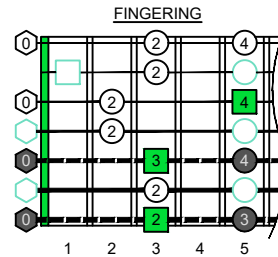

C
pentatonic major scale
BAGED
octaves
box shapes
1-3-1-3-1-3
sweep patterns
7-string guitar
Drop A : AEADGBE

www.cagedoctaves.com

Zon Brookes

BAGED octaves (7-string guitar : Drop A - AEADGBE) C pentatonic major scale - 7B5B2:7A5A3 box shape (131313 sweep pattern)

BAGED octaves (7-string guitar : Drop A - AEADGBE) **C pentatonic major scale** **NOTE NAMES** - **7B5B2:7A5A3** box shape (1-3-1-3-1-3 sweep)

BAGED octaves (7-string guitar : Drop A - AEADGBE) **C pentatonic major scale** **INTERVALS** - **7B5B2:7A5A3** box shape (1-3-1-3-1-3 sweep)