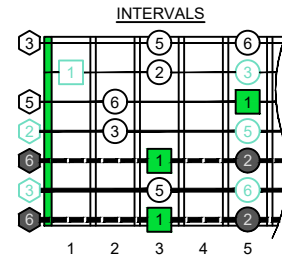

C
pentatonic major scale
BAGED
octaves
box shapes
1-3-1-3-1-3
sweep patterns
7-string guitar
Drop A : AEADGBE

www.cagedoctaves.com

Zon Brookes

BAGED octaves (7-string guitar : Drop A - AEADGBE) C pentatonic major scale - 7B5B2:7A5A3 box shape (131313 sweep pattern)

BAGED octaves (7-string guitar : Drop A - AEADGBE) **C pentatonic major scale** **NOTE NAMES** - **7B5B2:7A5A3** box shape (1-3-1-3-1-3 sweep)

BAGED octaves (7-string guitar : Drop A - AEADGBE) **C pentatonic major scale** **INTERVALS** - **7B5B2:7A5A3** box shape (1-3-1-3-1-3 sweep)