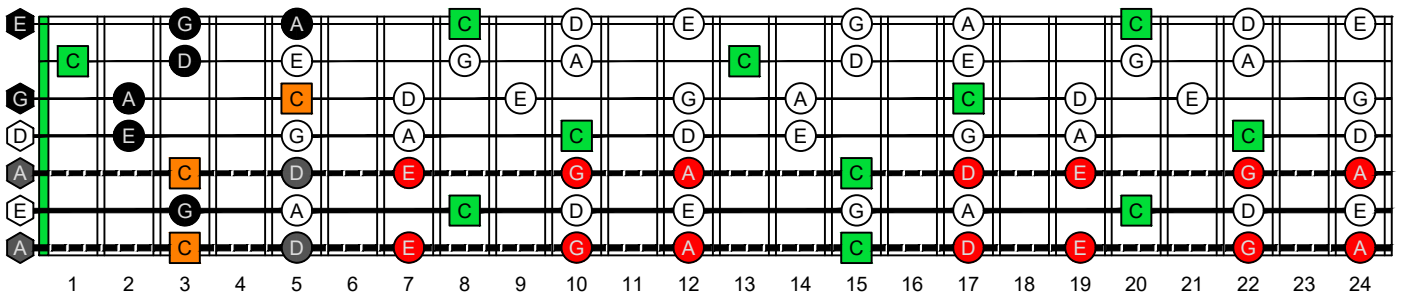

C
pentatonic major scale
BAGED
octaves
box shapes
1-3-1-3-1-3
sweep patterns
7-string guitar
Drop A : AEADGBE

www.cagedoctaves.com

Zon Brookes

BAGED octaves (7-string guitar : Drop A - AEADGBE) C pentatonic major scale - 7B5B2:7A5A3 box shape (131313 sweep pattern)

BAGED octaves (7-string guitar : Drop A - AEADGBE) **C pentatonic major scale** **NOTE NAMES** - **7B5B2:7A5A3** box shape (1-3-1-3-1-3 sweep)

BAGED octaves (7-string guitar : Drop A - AEADGBE) **C pentatonic major scale** **INTERVALS** - **7B5B2:7A5A3** box shape (1-3-1-3-1-3 sweep)