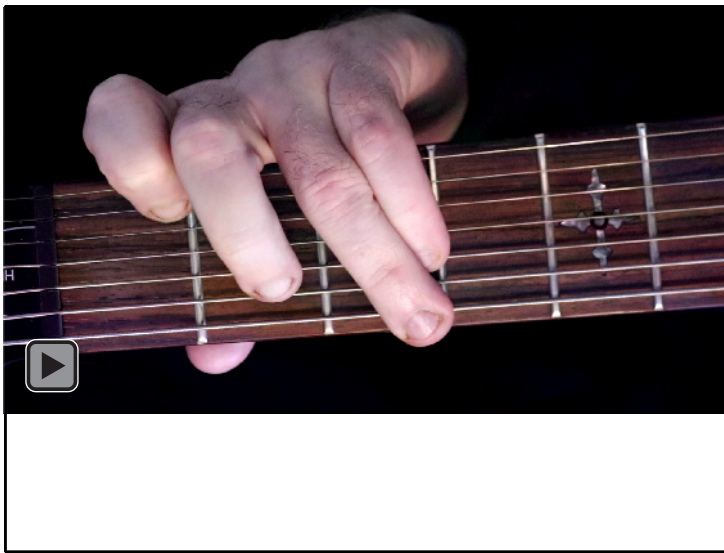

C
pentatonic major scale
BAGED
octaves
box shapes
1-3-1-3-1-3
sweep patterns
7-string guitar
Drop A : AEADGBE

www.cagedoctaves.com

Zon Brookes

BAGED octaves (7-string guitar : Drop A - AEADGBE) C pentatonic major scale - 7B5B2:7A5A3 box shape (131313 sweep pattern)

BAGED octaves (7-string guitar : Drop A - AEADGBE) **C pentatonic major scale** **NOTE NAMES** - **7B5B2:7A5A3** box shape (1-3-1-3-1-3 sweep)

BAGED octaves (7-string guitar : Drop A - AEADGBE) **C pentatonic major scale** **INTERVALS** - **7B5B2:7A5A3** box shape (1-3-1-3-1-3 sweep)