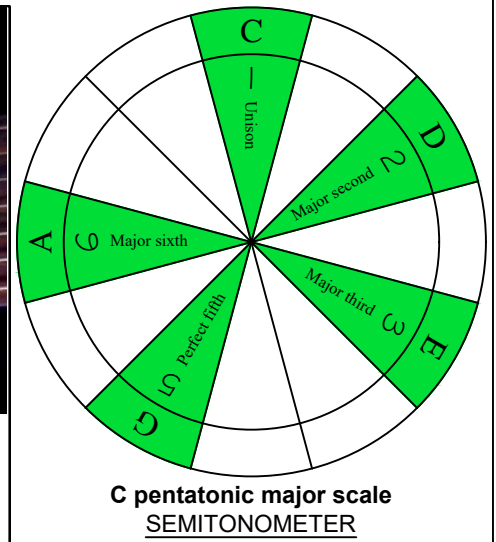

C
pentatonic major scale
BAGED
octaves
box shapes
1-3-1-3-1-3
sweep patterns
7-string guitar
Drop A : AEADGBE

www.cagedoctaves.com

Zon Brookes

BAGED octaves (7-string guitar : Drop A - AEADGBE) C pentatonic major scale - 7B5B2:7A5A3 box shape (131313 sweep pattern)

BAGED octaves (7-string guitar : Drop A - AEADGBE) **C pentatonic major scale** **NOTE NAMES** - **7B5B2:7A5A3** box shape (1-3-1-3-1-3 sweep)

BAGED octaves (7-string guitar : Drop A - AEADGBE) **C pentatonic major scale** **INTERVALS** - **7B5B2:7A5A3** box shape (1-3-1-3-1-3 sweep)