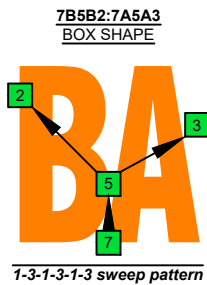

C
pentatonic major scale
BAGED
octaves
box shapes
1-3-1-3-1-3
sweep patterns
7-string guitar
Drop A : AEADGBE

www.cagedoctaves.com

Zon Brookes

BAGED octaves (7-string guitar : Drop A - AEADGBE) C pentatonic major scale - 7B5B2:7A5A3 box shape (131313 sweep pattern)

BAGED octaves (7-string guitar : Drop A - AEADGBE) **C pentatonic major scale** **NOTE NAMES** - **7B5B2:7A5A3** box shape (1-3-1-3-1-3 sweep)

BAGED octaves (7-string guitar : Drop A - AEADGBE) **C pentatonic major scale** **INTERVALS** - **7B5B2:7A5A3** box shape (1-3-1-3-1-3 sweep)